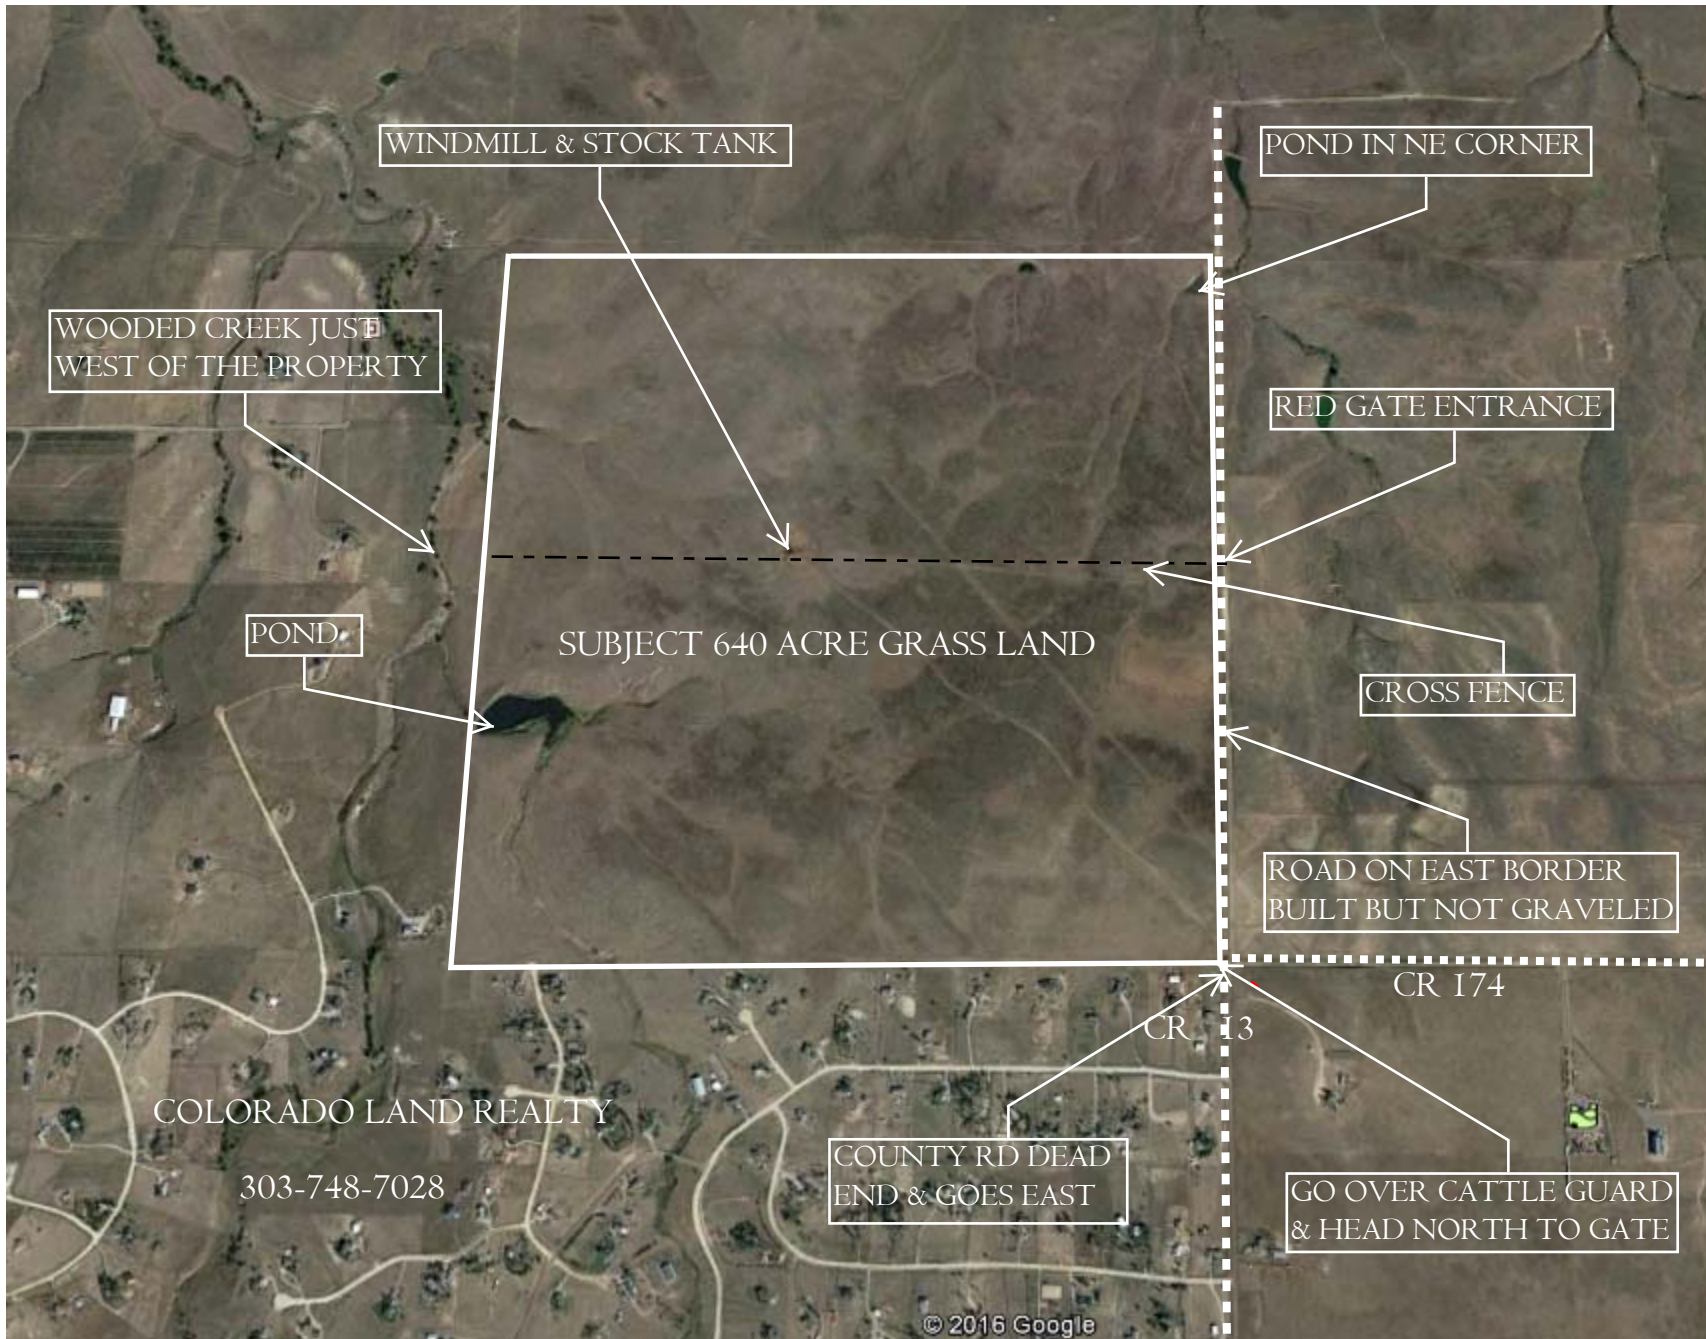

NORTH

SUBJECT 640 ACRES PASTURE COLORADO LAND REALTY.COM CALL 303-748-7028