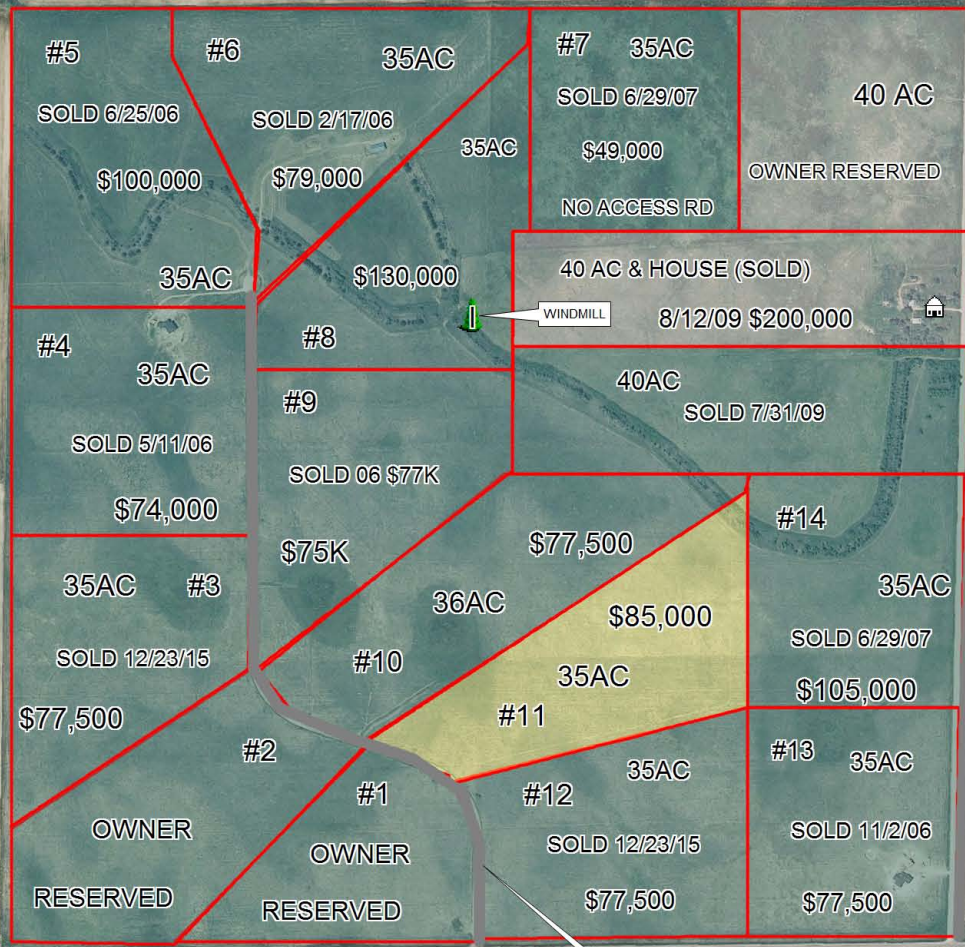

" EVERGREEN COUNTRY ESTATES "

35+ ACRE HOMESITES

5 MILES NE OF BYERS

(GREEN ARE COMPS)

(YELLOW FOR SALE)

ADAMS COUNTY

US HWY 36

COLANDREALTY.COM

CALL FRANK 303-748-7028

NORTH

B
E
R
E
N
S

R
D

TIMBERLAKE ROAD

Data use subject to license.

© DeLorme. XMap® 8.

www.delorme.com