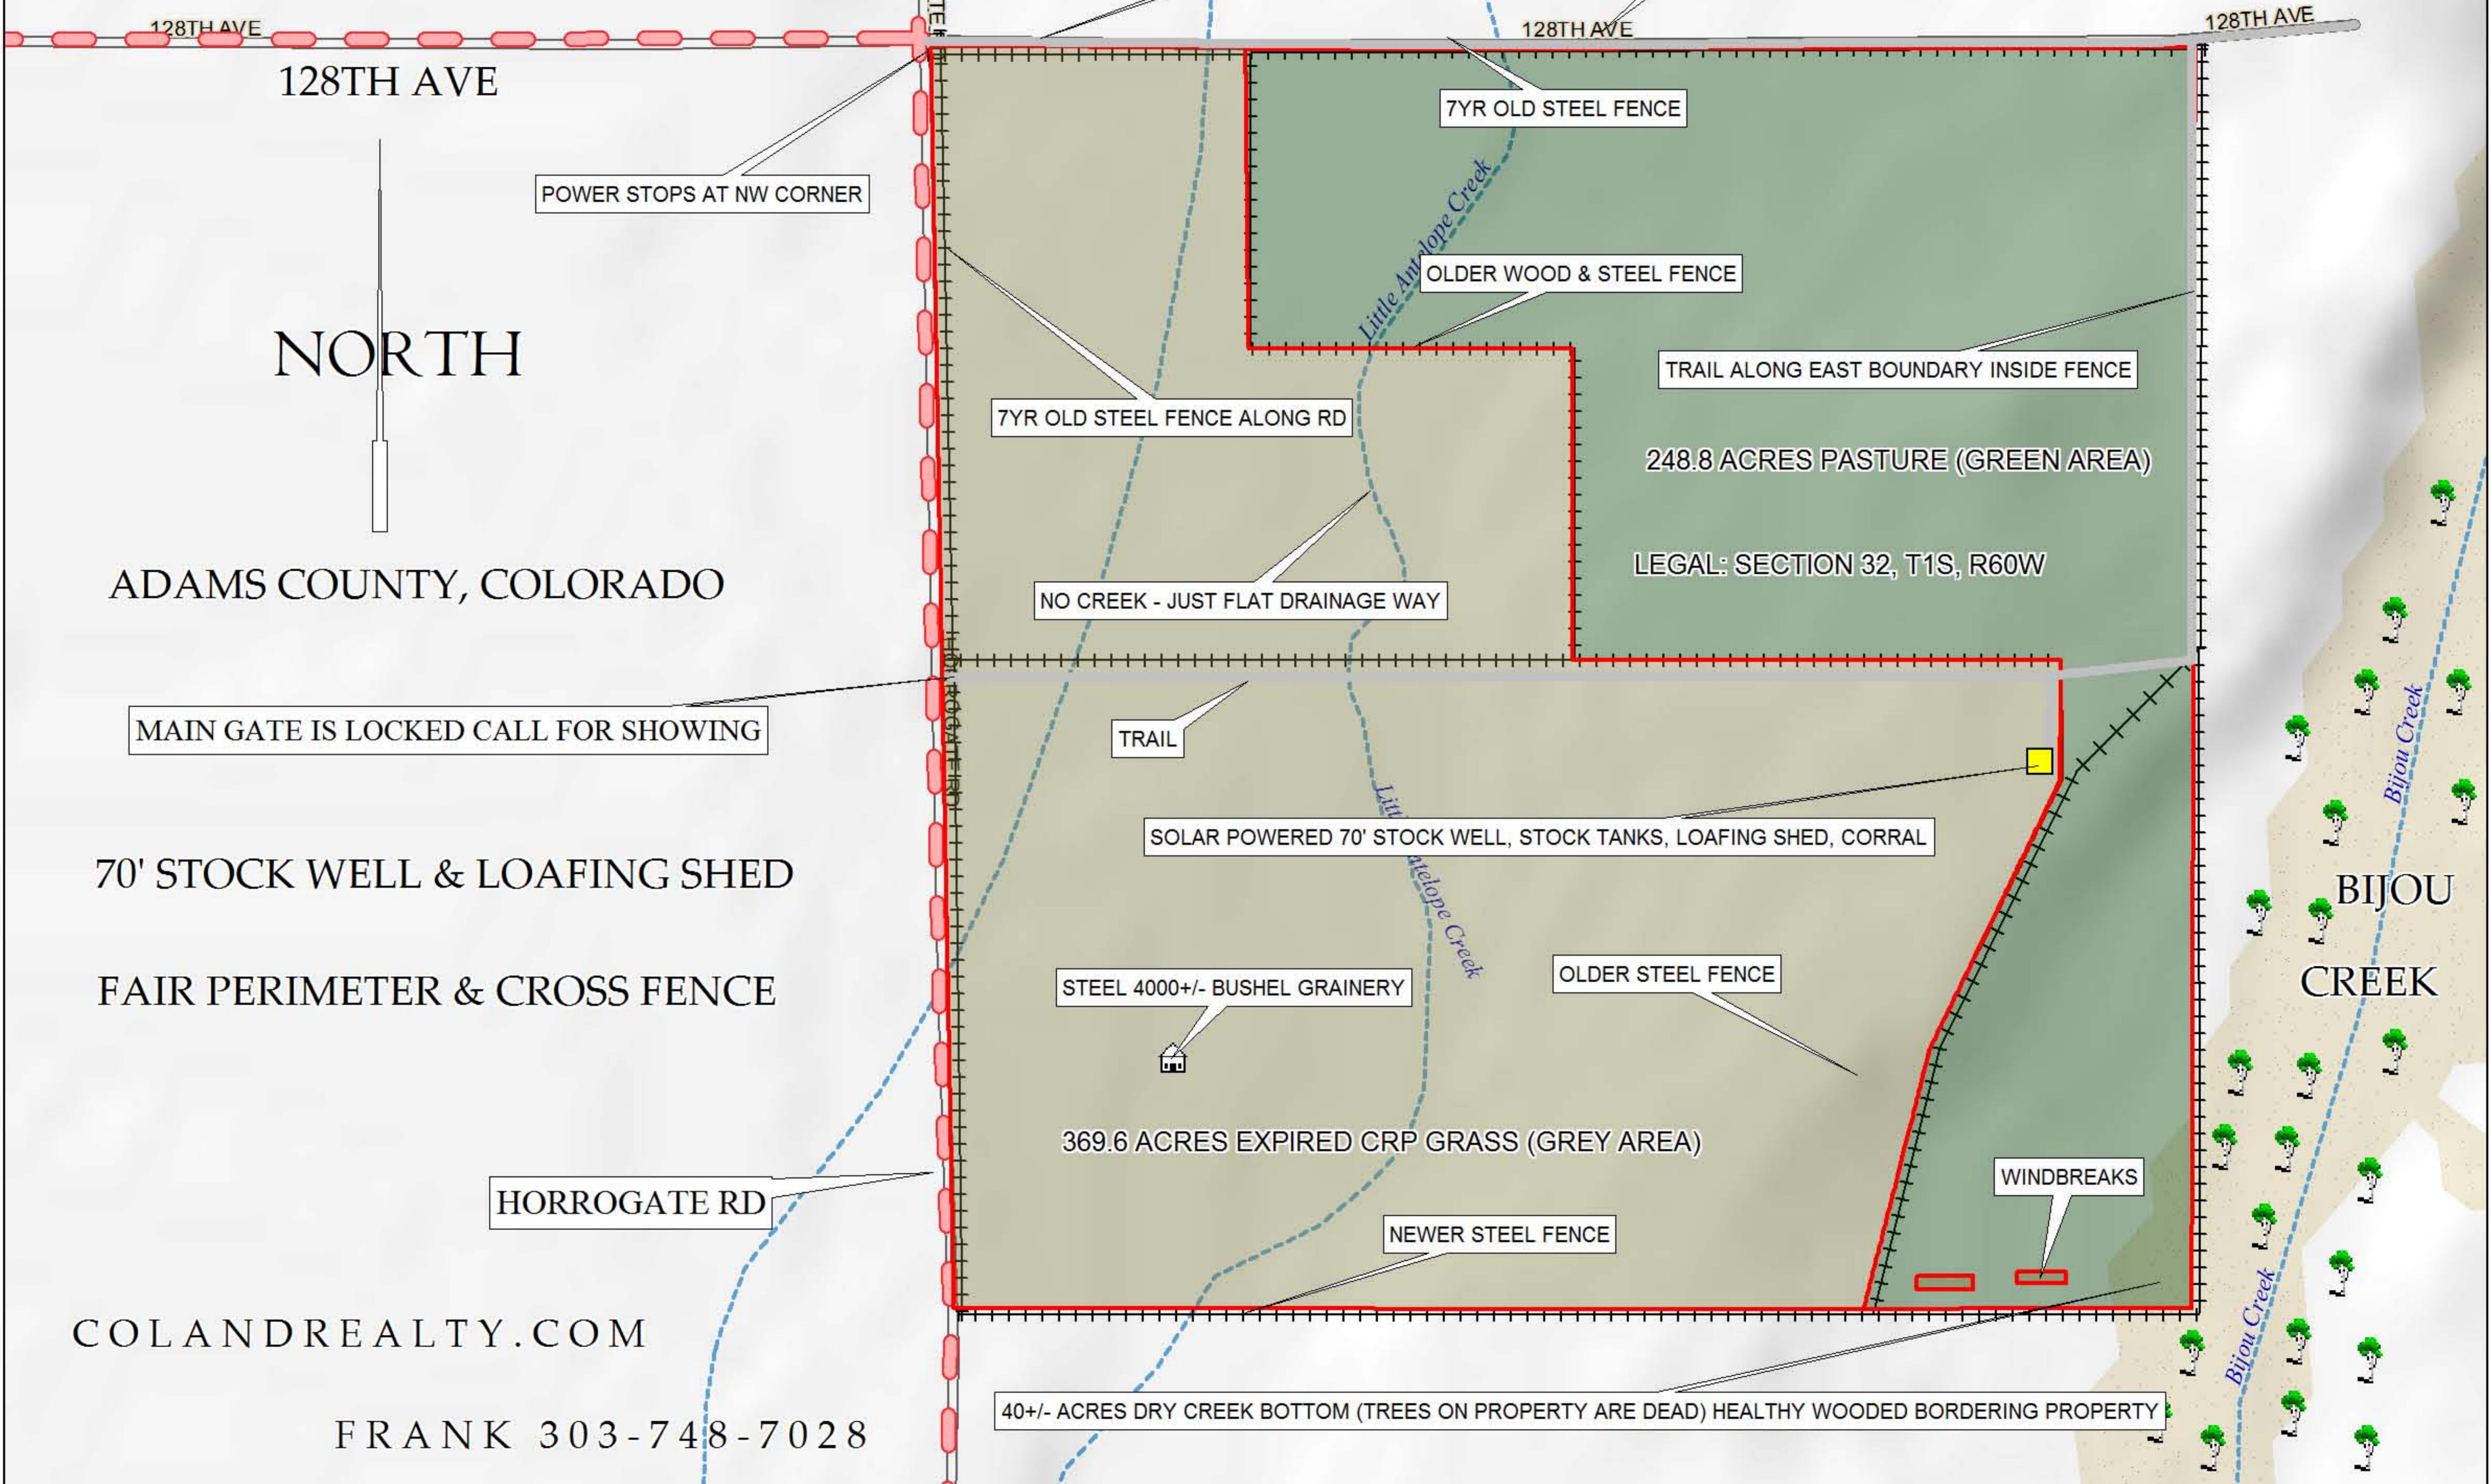

"13055 HORROGATE RD, BYERS CO 80103"

640AC WITH 369.6AC FARMABLE EXPIRED CRP GRASS & 248.8AC PASTURE PRICED @ \$384,000.00 OR \$600 PER ACRE

LOCATED NE OF BYERS & S OF WIGGINS

Data use subject to license.

© DeLorme. XMap® 7.

www.delorme.com